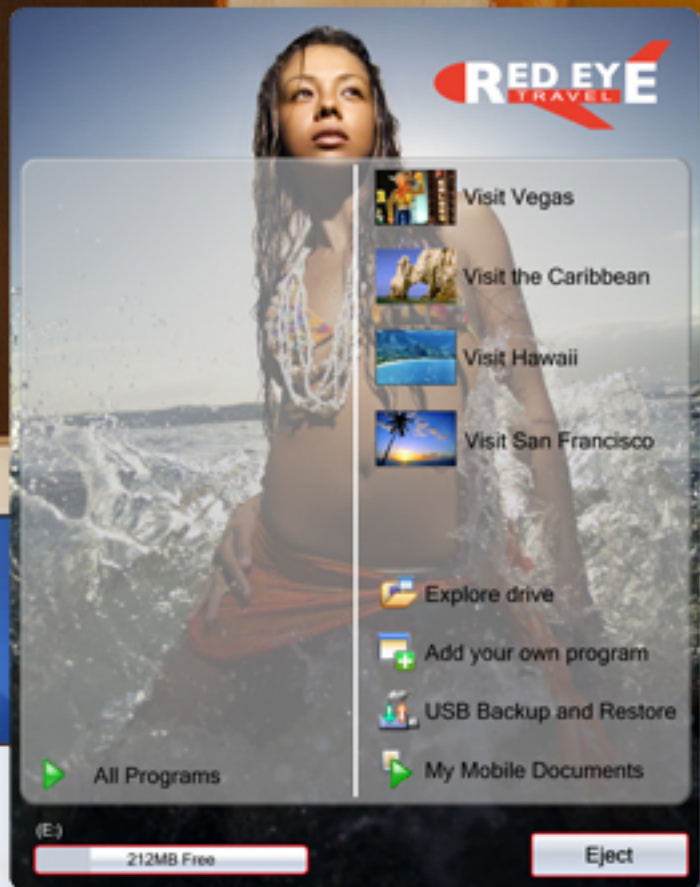

GUIDrive! Personal, Portable Start Menu!

GUIDrive™ (Guide - Drive) is a permanent, internal branding tool loaded on a flash drive. It is effective yet unobtrusive. It is user friendly and will provide years of Brand exposure for your client!

GUIDrive's™ purpose is to provide the customer with a useful application they will continue to use and thus be exposed to promotional content on a regular basis.

GUIDrive™ adds tremendous value to your flash drive give-aways!

What can it do?

1. Provides a "Start Menu" specifically for the USB device
2. Portable applications can be loaded on the device and are launched from the menu
3. Programs can be readily added and removed by the user
4. Provides "Quick List" area for frequently accessed programs and links
5. Includes "My Mobile Documents" for direct access to document files contained on the device
6. Backup and Restore provides means of re-creating the device if original is lost or misplaced

Call today and let us GUIDE you in the right direction!

CALL TODAY!
888-466-4468

PRICING

	250	500	1000 (R)
GUIDrive™ Package	2.99	2.99	2.99
Set Up	60.00	60.00	60.00
Upload Charge	Standard upload charge will apply		

GUIDrive™ - Customizable Advertising LaunchPad is developed and produced by MMI based on licensed technology (patents pending) from ClevX, LLC

MMI
Defining Innovation

For more information go online to your high tech promotional product source! www.mmiline.com